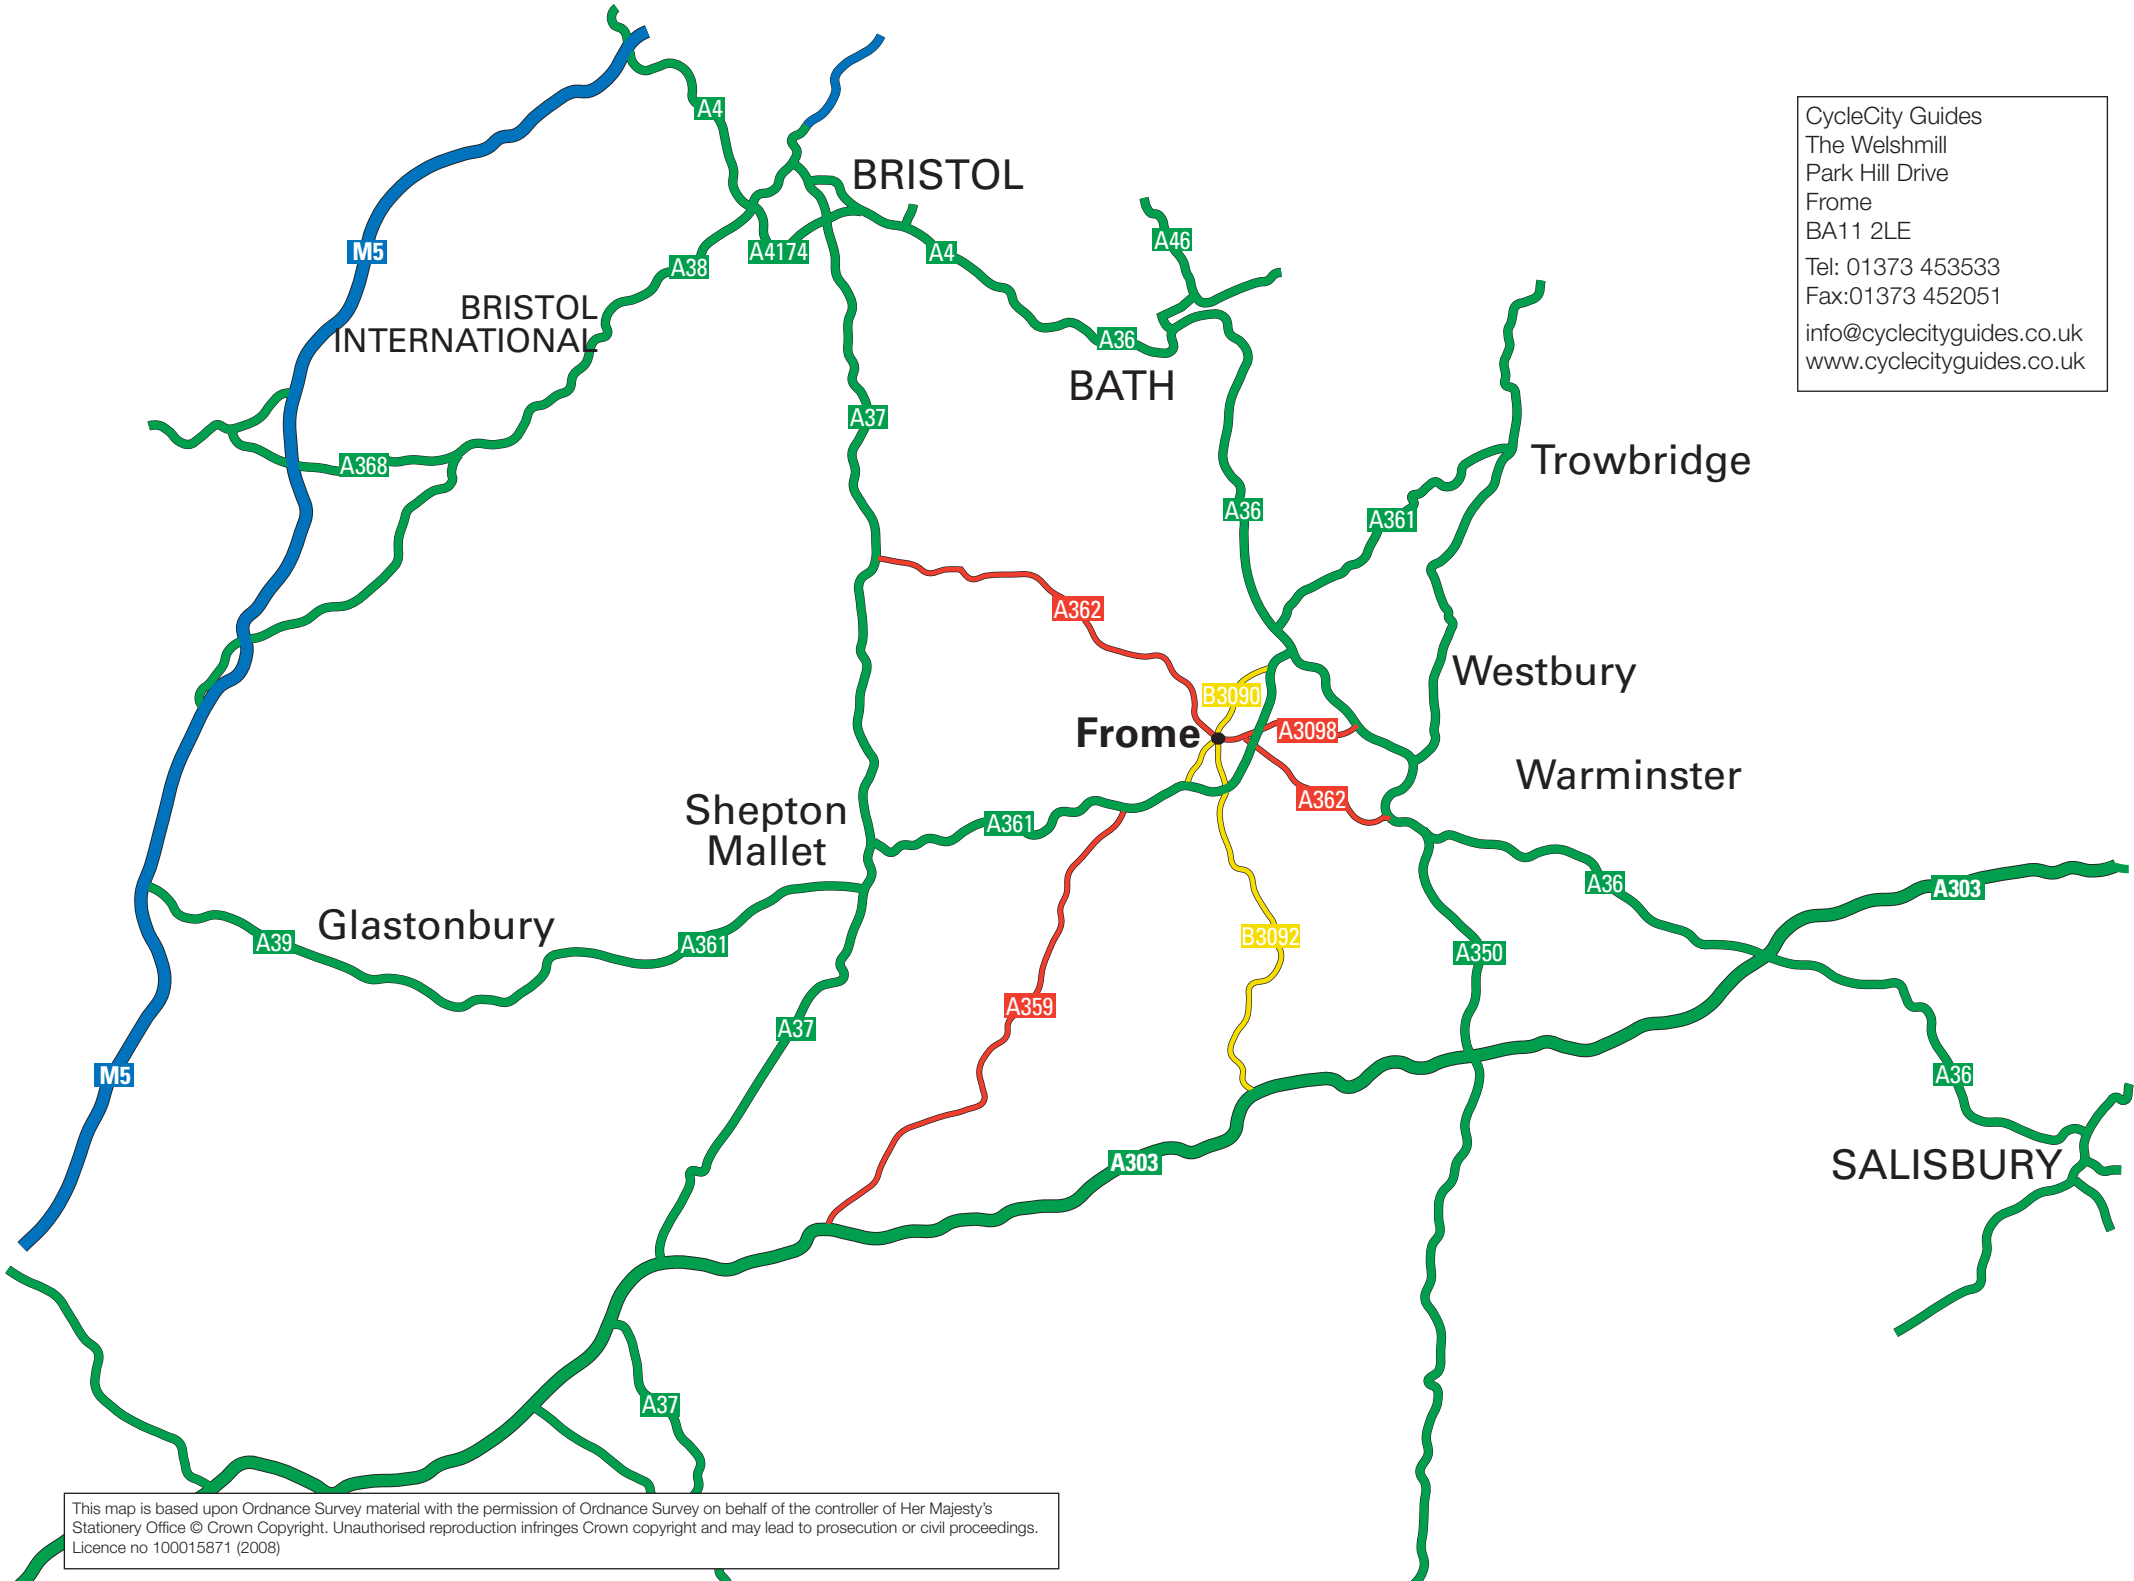

CycleCity Guides
The Welshmill
Park Hill Drive
Frome
BA11 2LE
Tel: 01373 453533
Fax:01373 452051
info@cyclecityguides.co.uk
www.cyclecityguides.co.uk

This map is based upon Ordnance Survey material with the permission of Ordnance Survey on behalf of the controller of Her Majesty's Stationery Office © Crown Copyright. Unauthorised reproduction infringes Crown copyright and may lead to prosecution or civil proceedings. Licence no 100015871 (2008)