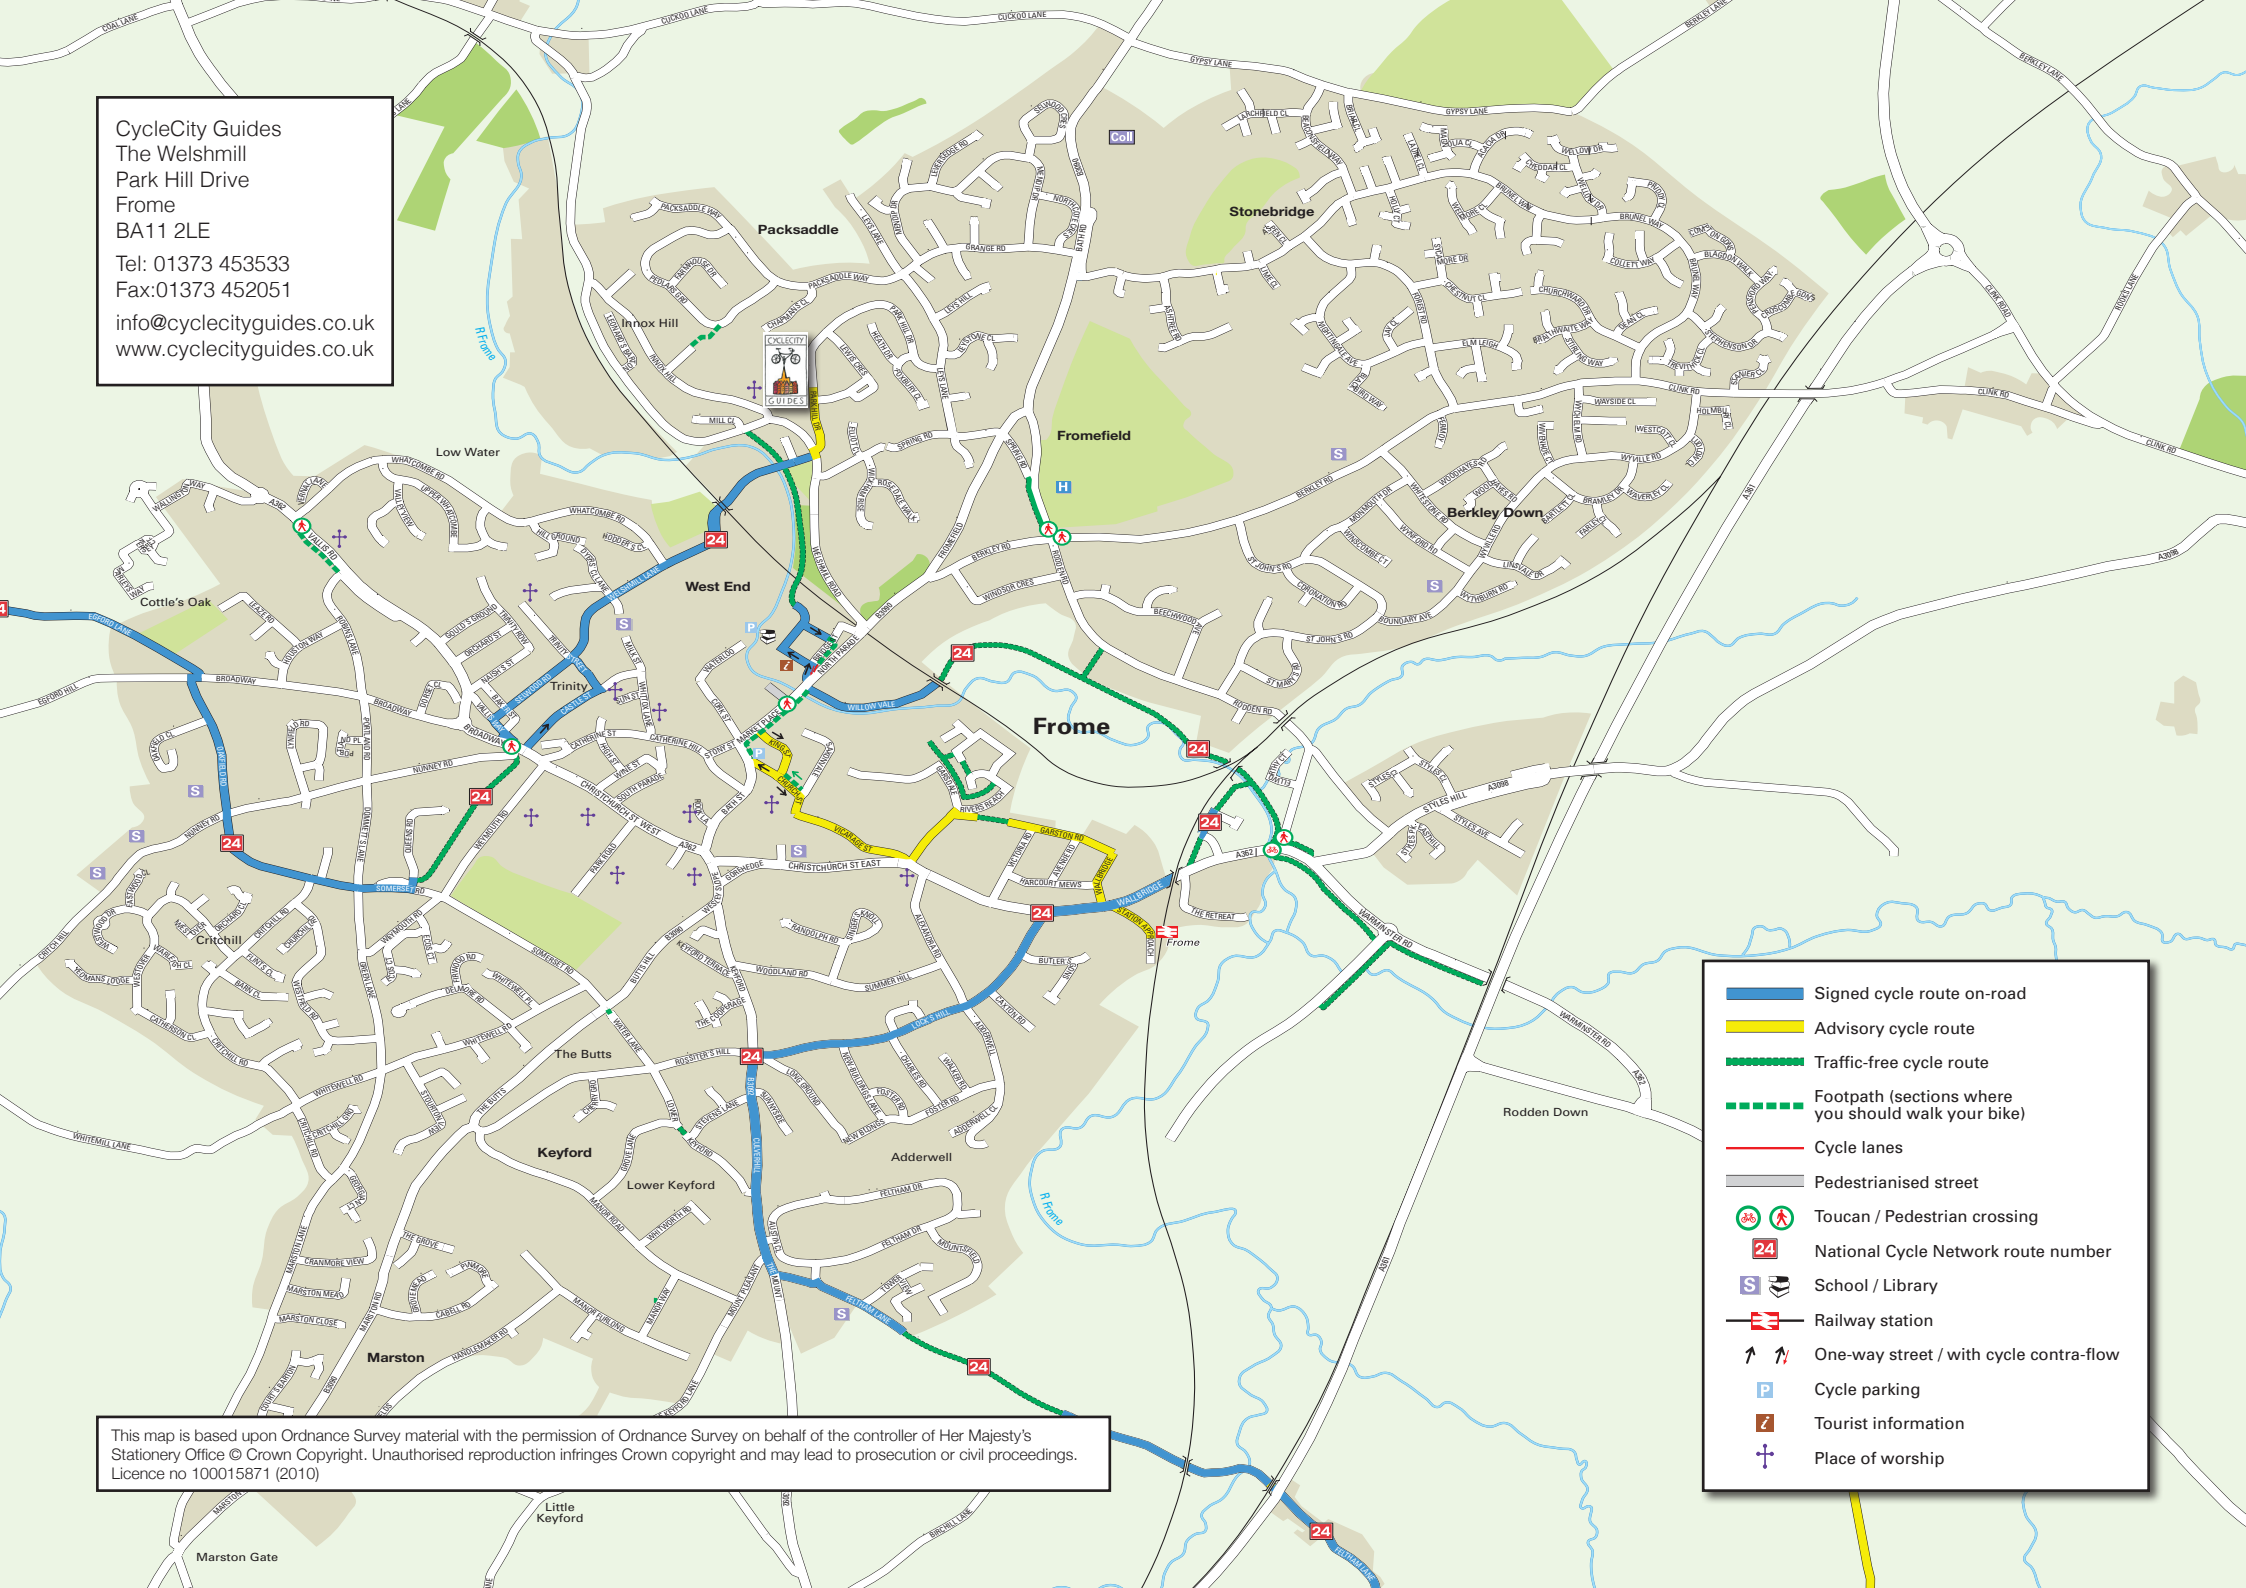

CycleCity Guides
 The Welshmill
 Park Hill Drive
 Frome
 BA11 2LE
 Tel: 01373 453533
 Fax: 01373 452051
 info@cyclecityguides.co.uk
 www.cyclecityguides.co.uk

- Signed cycle route on-road
- Advisory cycle route
- Traffic-free cycle route
- - - Footpath (sections where you should walk your bike)
- Cycle lanes
- Pedestrianised street
- / Toucan / Pedestrian crossing
- 24 National Cycle Network route number
- S School / Library
- Railway station
- One-way street / with cycle contra-flow
- P Cycle parking
- Tourist information
- + Place of worship

This map is based upon Ordnance Survey material with the permission of Ordnance Survey on behalf of the controller of Her Majesty's Stationery Office © Crown Copyright. Unauthorised reproduction infringes Crown copyright and may lead to prosecution or civil proceedings. Licence no 100015871 (2010)